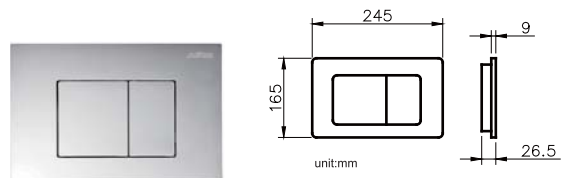

CONCEALED CISTERN

JUSTIME

JC19-01-0003 Concealed Cistern		
Installation dimension	LxWxH(mm)	506x90x(715-990)mm
Water volume adjustment	Full flush	4.5L~6L
	Half flush	3L~4.5L
Actuator Size		245x165mm
Front Push		Matching wall-hung toilet

JUSTIME

KEY PANEL

JUSTIME

JC19-01-0004

Finish : White

Operating mode : Mechanical

Matching concealed cisterns : JC19-01-0001. JC19-01-0002
JC19-01-0003

JC19-01-0005