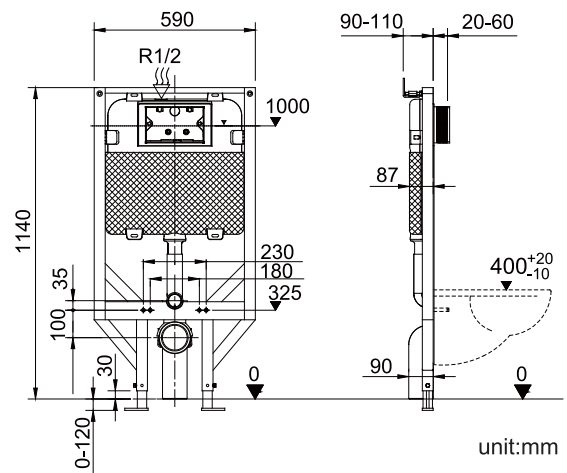

JUSTIME

CONCEALED CISTERN

CONCEALED CISTERN

JUSTIME

JC19-01-0001 Concealed Cistern		
Installation dimension	LxWxH(mm)	590x(90-110)x(1140-1260)mm
Water volume adjustment	Full flush	4.5L~6L
	Half flush	3L~4.5L
Actuator Size		245x165mm
Front Push		Matching wall-hung toilet

CONCEALED CISTERN

JUSTIME

JC19-01-0002 Concealed Cistern		
Installation dimension	LxWxH(mm)	506x(170-200)x(1144-1344)mm
Water volume adjustment	Full flush	4.5L~7L
	Half flush	3L~5L
Actuator Size		245x165mm
Front Push		Matching wall-hung toilet

CONCEALED CISTERN

JUSTIME

JC19-01-0003 Concealed Cistern		
Installation dimension	LxWxH(mm)	506x90x(715-990)mm
Water volume adjustment	Full flush	4.5L~6L
	Half flush	3L~4.5L
Actuator Size		245x165mm
Front Push		Matching wall-hung toilet