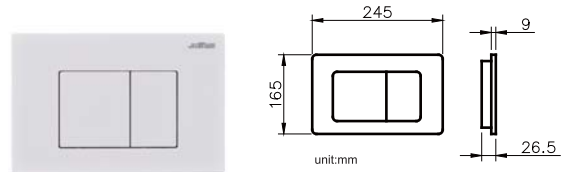

KEY PANEL

JUSTIME

JC19-01-0004

Finish : White

Operating mode : Mechanical

Matching concealed cisterns : JC19-01-0001. JC19-01-0002
JC19-01-0003