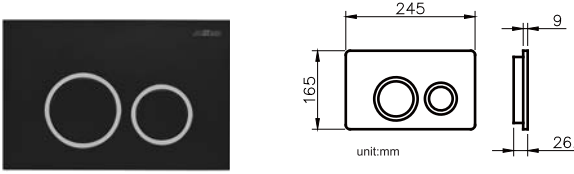

JC19-01-0007

Finish : Black

Operating mode : Mechanical

Matching concealed cisterns : JC19-01-0001. JC19-01-0002
JC19-01-0003

KEY PANEL JUSTIME

JC19-01-0008
 Finish : White
 Operating mode : Mechanical
 Matching concealed cisterns : JC19-01-0001. JC19-01-0002
 JC19-01-0003

JC19-01-0009
 Finish : Chrome Shine
 Operating mode : Mechanical
 Matching concealed cisterns : JC19-01-0001. JC19-01-0002
 JC19-01-0003

JC19-01-0012
 Finish : Chrome Matte
 Operating mode : Mechanical
 Matching concealed cisterns : JC19-01-0001. JC19-01-0002
 JC19-01-0003