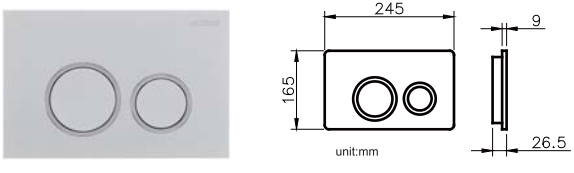

Finish : Chrome Shine

Operating mode : Mechanical

Matching concealed cisterns : JC19-01-0001. JC19-01-0002
JC19-01-0003

JC19-01-0006

Finish : Chrome Matte

Operating mode : Mechanical

Matching concealed cisterns : JC19-01-0001. JC19-01-0002
JC19-01-0003

JC19-01-0007

Finish : Black

Operating mode : Mechanical

Matching concealed cisterns : JC19-01-0001. JC19-01-0002
JC19-01-0003

KEY PANEL JUSTIME

JC19-01-0008
 Finish : White
 Operating mode : Mechanical
 Matching concealed cisterns : JC19-01-0001. JC19-01-0002
 JC19-01-0003

JC19-01-0009
 Finish : Chrome Shine
 Operating mode : Mechanical
 Matching concealed cisterns : JC19-01-0001. JC19-01-0002
 JC19-01-0003

JC19-01-0012
 Finish : Chrome Matte
 Operating mode : Mechanical
 Matching concealed cisterns : JC19-01-0001. JC19-01-0002
 JC19-01-0003