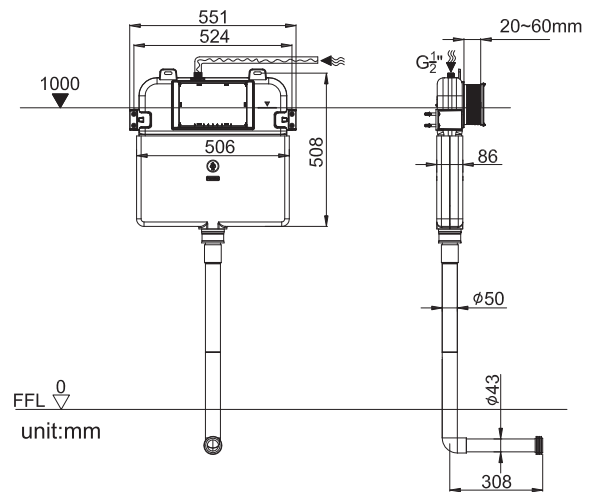

JUSTIME

CONCEALED CISTERN

CONCEALED CISTERN

JUSTIME

JC19-01-0001 Concealed Cistern		
Installation dimension	LxWxH(mm)	590x(90-110)x(1140-1260)mm
Water volume adjustment	Full flush	4.5L~6L
	Half flush	3L~4.5L
Actuator Size		245x165mm
Front Push		Matching wall-hung toilet

CONCEALED CISTERN

JUSTIME

JC19-01-0002 Concealed Cistern		
Installation dimension	LxWxH(mm)	506x(170-200)x(1144-1344)mm
Water volume adjustment	Full flush	4.5L~7L
	Half flush	3L~5L
Actuator Size		245x165mm
Front Push		Matching wall-hung toilet

CONCEALED CISTERN

JUSTIME

JC19-01-0003 Concealed Cistern		
Installation dimension	LxWxH(mm)	506x90x(715-990)mm
Water volume adjustment	Full flush	4.5L~6L
	Half flush	3L~4.5L
Actuator Size		245x165mm
Front Push		Matching wall-hung toilet