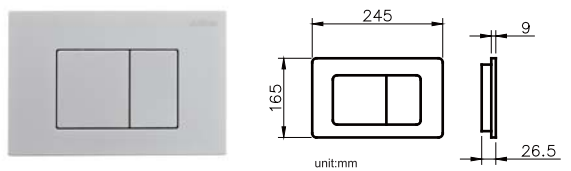

CONCEALED CISTERN

JUSTIME

JC19-01-0003 Concealed Cistern		
Installation dimension	LxWxH(mm)	506x90x(715-990)mm
Water volume adjustment	Full flush	4.5L~6L
	Half flush	3L~4.5L
Actuator Size		245x165mm
Front Push		Matching wall-hung toilet

JUSTIME

KEY PANEL

JUSTIME

JC19-01-0004

Finish : White

Operating mode : Mechanical

Matching concealed cisterns : JC19-01-0001. JC19-01-0002
JC19-01-0003

JC19-01-0005

Finish : Chrome Shine

Operating mode : Mechanical

Matching concealed cisterns : JC19-01-0001. JC19-01-0002
JC19-01-0003

JC19-01-0006

Finish : Chrome Matte

Operating mode : Mechanical

Matching concealed cisterns : JC19-01-0001. JC19-01-0002
JC19-01-0003