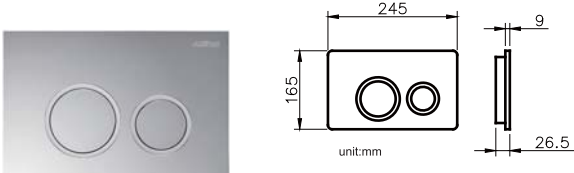

JC19-01-0007

Finish : Black

Operating mode : Mechanical

Matching concealed cisterns : JC19-01-0001. JC19-01-0002
JC19-01-0003

KEY PANEL JUSTIME

JC19-01-0008
 Finish : White
 Operating mode : Mechanical
 Matching concealed cisterns : JC19-01-0001. JC19-01-0002
 JC19-01-0003

JC19-01-0009
 Finish : Chrome Shine
 Operating mode : Mechanical
 Matching concealed cisterns : JC19-01-0001. JC19-01-0002
 JC19-01-0003

JC19-01-0012
 Finish : Chrome Matte
 Operating mode : Mechanical
 Matching concealed cisterns : JC19-01-0001. JC19-01-0002
 JC19-01-0003