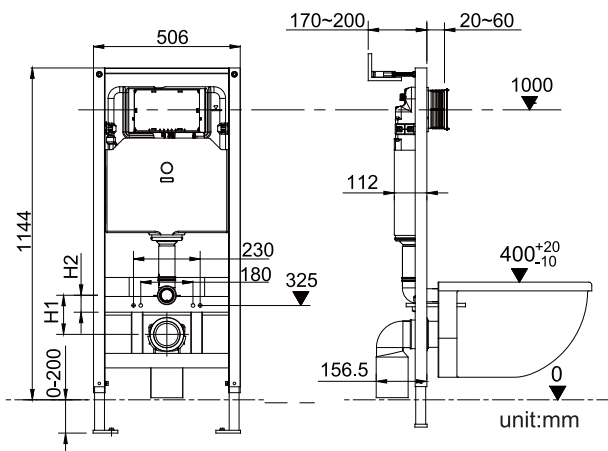

JUSTIME

CONCEALED CISTERN

CONCEALED CISTERN

JUSTIME

JC19-01-0001 Concealed Cistern		
Installation dimension	LxWxH(mm)	590x(90-110)x(1140-1260)mm
Water volume adjustment	Full flush	4.5L~6L
	Half flush	3L~4.5L
Actuator Size		245x165mm
Front Push		Matching wall-hung toilet

CONCEALED CISTERN

JUSTIME

JC19-01-0002 Concealed Cistern		
Installation dimension	LxWxH(mm)	506x(170-200)x(1144-1344)mm
Water volume adjustment	Full flush	4.5L~7L
	Half flush	3L~5L
Actuator Size		245x165mm
Front Push		Matching wall-hung toilet

CONCEALED CISTERN

JUSTIME

JC19-01-0003 Concealed Cistern		
Installation dimension	LxWxH(mm)	506x90x(715-990)mm
Water volume adjustment	Full flush	4.5L~6L
	Half flush	3L~4.5L
Actuator Size		245x165mm
Front Push		Matching wall-hung toilet