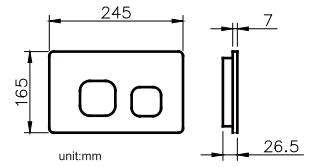

KEY PANEL

JC19-01-0010

Finish : White (Glass)

Operating mode : Mechanical

Matching concealed cisterns : JC19-01-0001. JC19-01-0002
JC19-01-0003