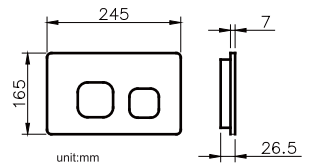

JC19-01-0013
 Finish : Black
 Operating mode : Mechanical
 Matching concealed cisterns : JC19-01-0001. JC19-01-0002
 JC19-01-0003

KEY PANEL

JC19-01-0010

Finish : White (Glass)

Operating mode : Mechanical

Matching concealed cisterns : JC19-01-0001. JC19-01-0002
JC19-01-0003