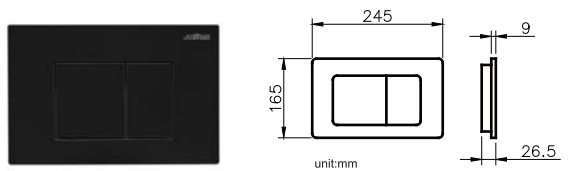

Finish : Chrome Shine

Operating mode : Mechanical

Matching concealed cisterns : JC19-01-0001. JC19-01-0002
JC19-01-0003

JC19-01-0006

Finish : Chrome Matte

Operating mode : Mechanical

Matching concealed cisterns : JC19-01-0001. JC19-01-0002
JC19-01-0003