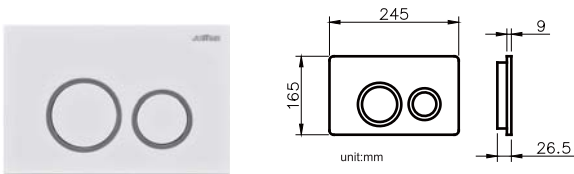

JC19-01-0007

Finish : Black

Operating mode : Mechanical

Matching concealed cisterns : JC19-01-0001. JC19-01-0002
JC19-01-0003

KEY PANEL JUSTIME

JC19-01-0008
 Finish : White
 Operating mode : Mechanical
 Matching concealed cisterns : JC19-01-0001. JC19-01-0002
 JC19-01-0003

JC19-01-0009
 Finish : Chrome Shine
 Operating mode : Mechanical
 Matching concealed cisterns : JC19-01-0001. JC19-01-0002
 JC19-01-0003

JC19-01-0012
 Finish : Chrome Matte
 Operating mode : Mechanical
 Matching concealed cisterns : JC19-01-0001. JC19-01-0002
 JC19-01-0003