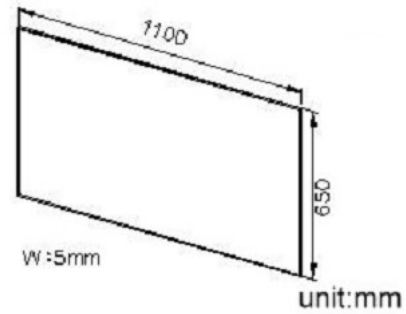

ITEM: 6133-76-80CN

NAME: Mirror133長方鏡-鋁框

Simple and elegant design of base brings the fashion into the bathroom space. 6920 bathroom accessories present the artistic tension and show more marvelous beauty.

素雅大方背板造型，讓時尚走進衛浴空間。簡美線條呈現藝術張力，表現出更多的視覺美感。

1. Anti-oxidation treatment around the mirror
2. Anti-shatter safty film over the entire back
3. Aluminium Anodised Frame
4. N.W.: 14.3 kg

1. 防黑邊處理
2. 背面貼防爆膠膜
3. 陽極處理霧面鋁框
4. 淨重: 14.3kg