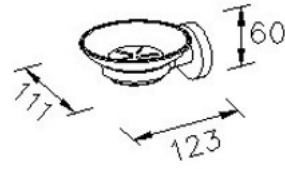

ITEM: 6810-20-80CP

NAME: Soap Dish810浴室配件-肥皂盤組

unit:mm

The round base without any color ornament has the simple and fashion feelings.

厚實圓底背板不經任何色彩修飾，提供極簡時尚風情。

- 1.Brass with Chrome plated meets ASTM-SC2 standard.
- 2.The simply design concept could be collocated with diverse space.
- 3.Porcelain Soap dish
- 4.Loading: 10 kg f

1. 產品電鍍鉻層，符合ASTM-SC2標準。
2. 簡約的設計，可搭配在多種浴室空間。
3. 全瓷亮白釉肥皂盤
4. 荷重：10 kg f

Material: BRASS

材質：銅