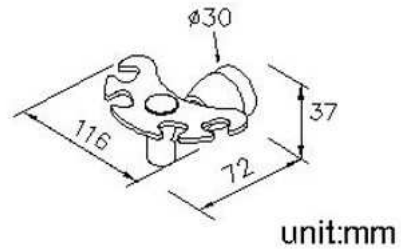

ITEM: 6804-35-80SS

NAME: Tooth Brush Holder804牙刷架組

The main base had been designed with extended cone shape, the lovely appearance display the charming flavor.

以圓錐體向外延伸出底座造型，渾厚、圓滾外型突顯迷人風采，為浴室空間增添不同風味。

1.The cone plinth of the bathroom accessories could increase the elegance for environment.
2.Finished: Brushed Nickel with Lacquer.
3.The specail design of the tooth brush holder, not only increase the useful feature to the user but also the fashionable for the bathroom.